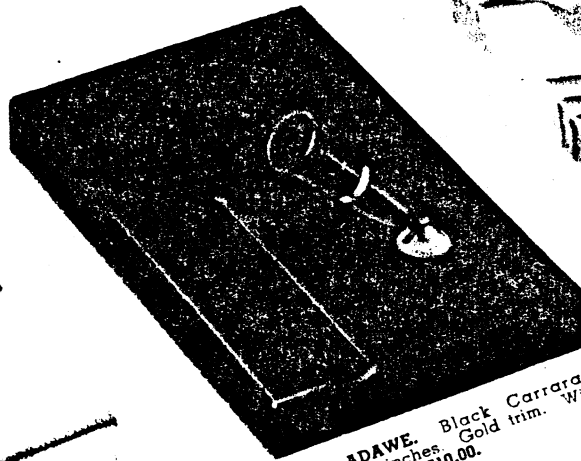

K063 ADAVO. Colored Pedrara Onyx. 3 3/4 x 6 1/2 inches. Gold name plate. With No. 3 Brown Pen $10.00.

K073 ADAWE. Black Carrara. 4 x 6 1/2 inches. Gold trim. With No. 3 Pen $10.00.

The LIFETIME desk sets on this page also available with AUTOGRAPH LIFETIME pens for facsimile signature engraving (see page 4) at $8.00 additional per pen.

All "K" line desk sets also available with No. 5 Pen $12.50.

With White Dot LIFETIME Pen $15.00.